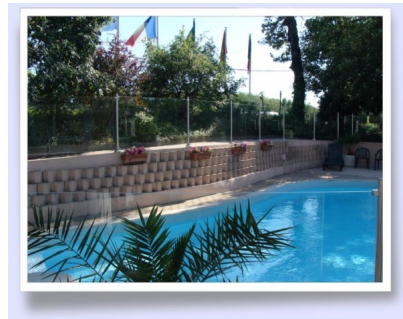

Whether it's for business or pleasure, you'll be utterly taken with its calm shady setting.

The restaurant is opened from 12:00 noon to 2:00 PM and from 7:00 PM to 9:30 PM.

Standing

2 stars

Rooms

Capacity : 49