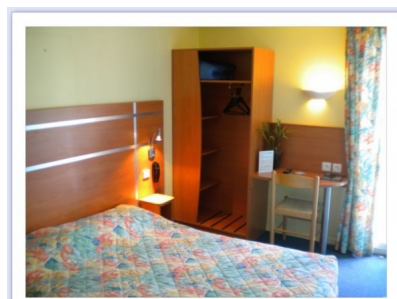

Hôtel Hélotel **

Hotels

MONTFERRIER-SUR-LEZ - Agglomération

The hotel-restaurant is located on the Northern border of Montpellier, 25 minutes away from the sea and right at the gateway of the well known Porte des Cevennes.

Whether it's for business or pleasure, you'll be utterly taken with its calm shady setting.

The restaurant is opened from 12:00 noon to 2:00 PM and from 7:00 PM to 9:30 PM.

Standing

2 stars